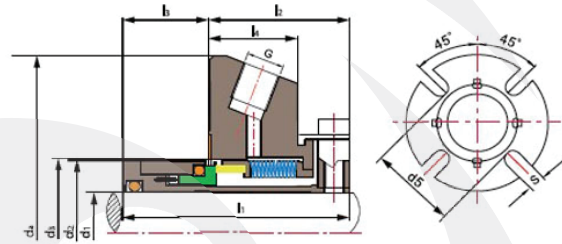

E-MB07

Certificada ISO 9001/2008

EGEMAF[®]
COMPONENTES ELETROMECÂNICOS LTDA.

Limites operacionais:

Pressão < 2MPa
Velocidade < 25m/s
Temperatura: -30°C~+200°C

Operating limits:

Pressure < 2MPa
Speed < 25m/s
Temperature: -30°C~+200°C

- Rotary Ring (SiC/TC)
- Stationary Ring (Carbon/SiC/TC)
- Secondary Seal (VITON/PTFE/Encapsulated Ring)
- Metal Bellows (SUS316L/AM350/Inconel718/Titanium)
- Other Parts (300Series Stainless Steel)A

Seal size d(mm)	d ₁	d ₂	d ₃		d _a	l ₁	l ₂	l ₃	l ₄	S	G (Inches)	d ₅
			min	max								
25	25	43.0	44.0	51.0	105	67	42.4	24.6	25.4	14	1/4"	62
28	28	46.0	47.0	52.0	105	67	42.4	24.6	25.4	14	1/4"	62
30	30	48.0	49.0	56.0	105	67	42.4	24.6	25.4	14	1/4"	65
32	32	49.8	51.0	57.0	110	67	42.4	24.6	25.4	14	1/4"	67
33	33	49.8	51.0	57.0	no	67	42.4	24.6	25.4	14	1/4"	67
35	35	53.0	54.0	61.5	113	67	42.4	24.6	25.4	14	1/4"	71
38	38	56.0	57.0	66.0	123	67	42.4	24.6	25.4	14	1/4"	76
40	40	58.0	59.0	68.0	123	67	42.4	24.6	25.4	16	3/8"	76
42	42	60.5	61.5	69.5	133	67	42.4	24.6	25.4	16	3/8"	80
43	43	60.5	61.5	70.5	133	67	42.4	24.6	25.4	16	3/8"	80
45	45	62.5	64.0	73.0	138	67	42.4	24.6	25.4	16	3/8"	83
48	48	65.6	67.0	75.0	138	67	42.4	24.6	25.4	16	3/8"	85
50	50	68.0	69.0	78.0	148	67	42.4	24.6	25.4	16	3/8"	88
53	53	72.0	73.0	83.0	148	67	42.4	24.6	25.4	18	3/8"	98
55	55	73.0	74.0	87.0	148	67	42.4	24.6	25.4	18	3/8"	97
60	60	78.0	79.0	91.0	157	67	42.4	24.6	25.4	18	3/8"	102
65	65	83.0	84.5	98.5	163	67	42.4	24.6	25.4	18	3/8"	109
70	70	93.0	95.0	108.0	178	67	42.4	24.6	25.4	18	3/8"	118
75	75	100.0	101.6	118.0	190	84	57.4	26.6	28.0	18	3/8"	129
80	80	106.4	108.0	124.0	195	84	57.4	26.6	28.0	18	3/8"	135
85	85	109.5	111.1	128.0	198	84	57.4	26.6	28.0	22	3/8"	139
90	90	115.9	117.5	135.0	205	84	57.4	26.6	28.0	22	3/8"	145
95	95	119.1	120.7	138.0	208	84	57.4	26.6	28.0	22	3/8"	148
100	100	125.4	127.0	144.0	218	84	57.4	26.6	28.0	22	3/8"	154